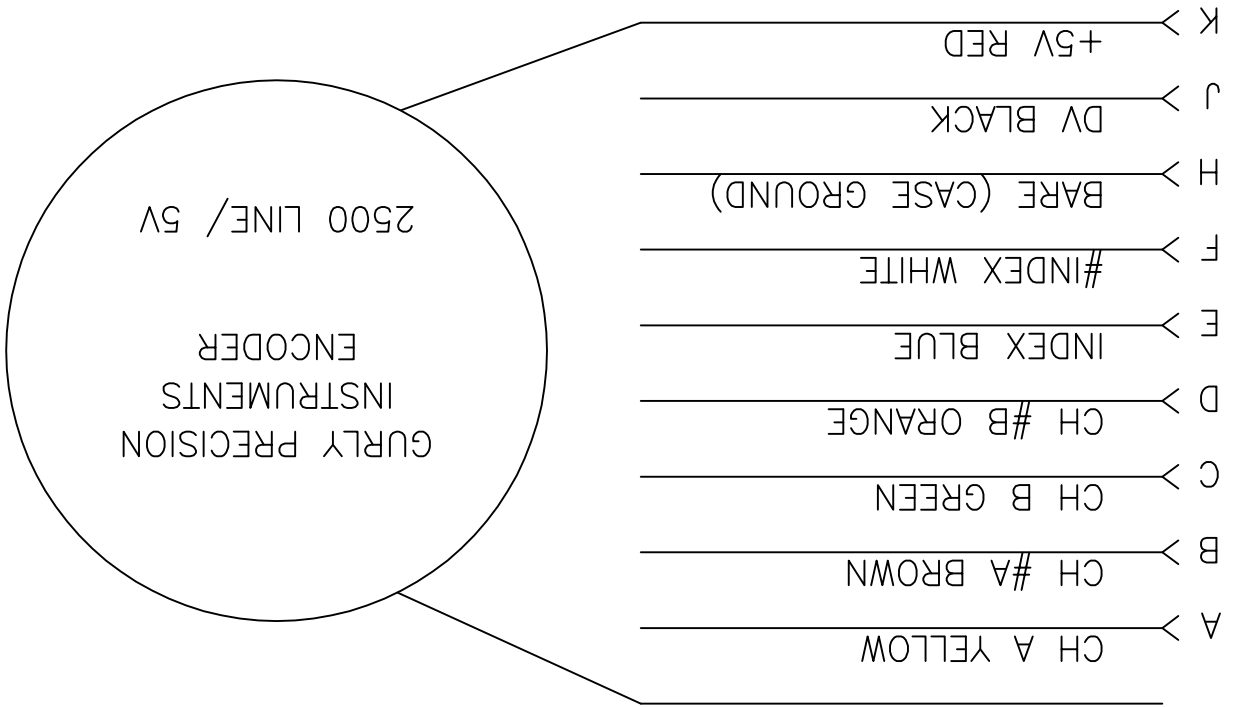

# ESXX-E WIRING DIAGRAM - FOR #8214

CONNECTOR PIN

A-1520

**-DRIVE** Design, Inc.®

120 Vanderbilt Avenue • West Hartford, CT 06110 USA  
 (800) 878-1157 • Tel (860) 953-0588 • Fax (860) 953-0496